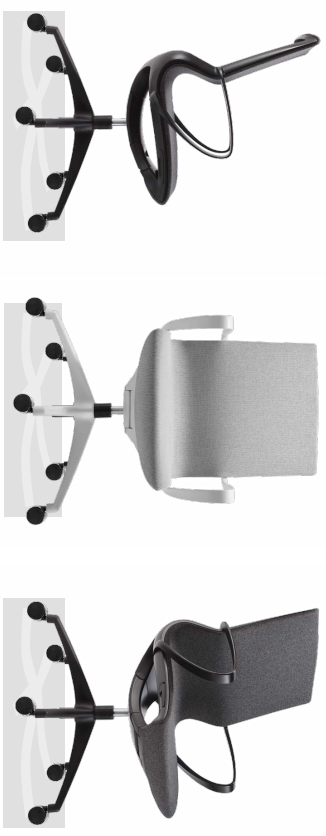

grace

Grace

Design low back task chairs with armrests. Black or white frame and mesh. Assembled tilt mechanism. Nylon or aluminium base. 5 years warranty.

vision

Minimal Design

Perfection is not when there is nothing to add, but rather when there is nothing to take away or leave out. The minimalist VISION Chair integrates the reclining mechanism in a new and exciting way – fully integrated into the structure. This allows for clean lines and an ultra-light appearance.

clarity net

Clarity Net

Mesh back with adjustable lumbar support. Synchronized tilting mechanism with 6-position adjustment and anti-shock back release system. Sliding seat. Ø 70 cm 5-star nylon base. 5 years warranty.

blur net

Blur Net

Mesh back operative chair. Height-adjustable lumbar support. Free floating synchro mechanism AABW, optional sliding seat. Ø 64 cm 5-star nylon base. Seat in molded foam. Fixed closed or T-shaped armrests in black nylon on demand. 5 years warranty.

lite

Lite

Ø 12 x 2,0 mm tubular steel structure, chrome-plated cantilever frame.
Stackable 15 pieces.
Black plastic seat and black mesh back. Version with upholstered seat in different fabrics.
Version with armrests and folding table.
3 years warranty.