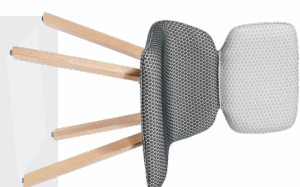

lite

Lite

Ø 12 x 2,0 mm tubular steel structure, chrome-plated cantilever frame.
Stackable 15 pieces.
Black plastic seat and black mesh back. Version with upholstered seat in different fabrics.
Version with armrests and folding table.
3 years warranty.

jazz

blues

Jazz

3 Walnut wooden shell versions: All upholstered (ALL UPH), Front upholstered (FRONT UPH), seat upholstered (SEAT UPH).
4 different frames. 3 years warranty.

Blues

2 seat versions: Walnut wooden shell or All upholstered (ALL UPH).
4 different frames. 3 years warranty.